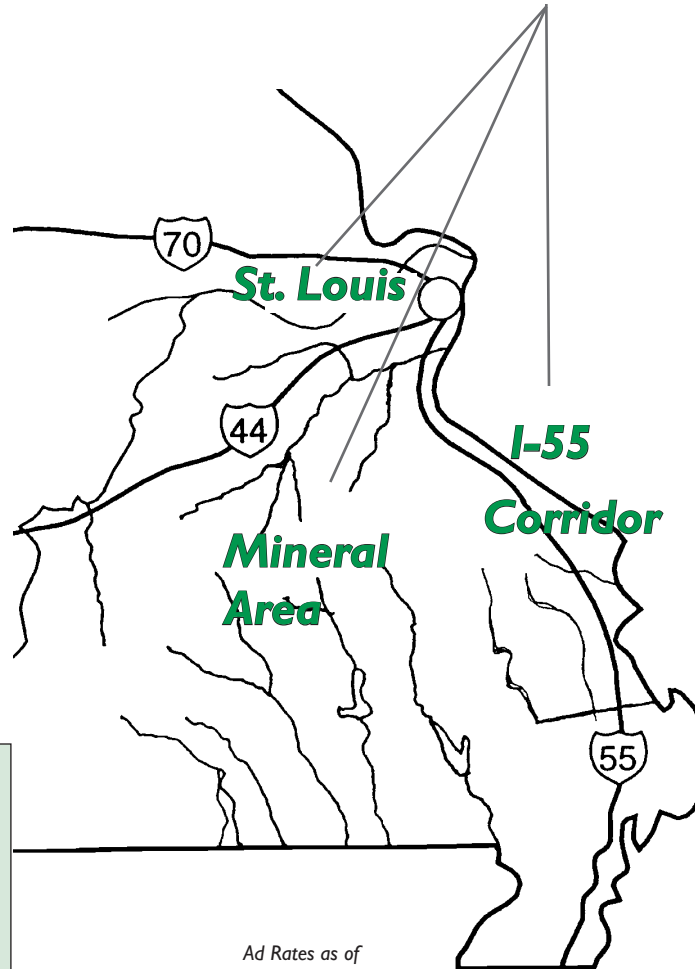

News coverage
concentrated here

We bring news stories of the outdoors and travel in the eastern and central Ozarks...

..... to readers in the greater St. Louis area, the Mineral Area and I-55 corridor.

River Hills Traveler

Readers concentrated here

Ad Rates as of
June, 2005

Display Advertising

Full Page.....	\$550
Back Cover.....	\$425
Half Page.....	\$302
3/8ths Page.....	\$255
1/4th Page.....	\$172
1/8th Page	\$96
1/16th Page.....	\$69

Classified Directory

\$25 for one month
\$22 for three months (\$66)
\$20 for six months (\$120)
\$18 for one year (\$198)

Travel Map Ads

1st month	\$51	Full season \$351
2nd month	\$46	
3rd month	\$44	
4th month	\$42	
5th month	\$40	
6th month	\$36	
7th month	\$32	
8th month	\$30	
9th month	\$30	