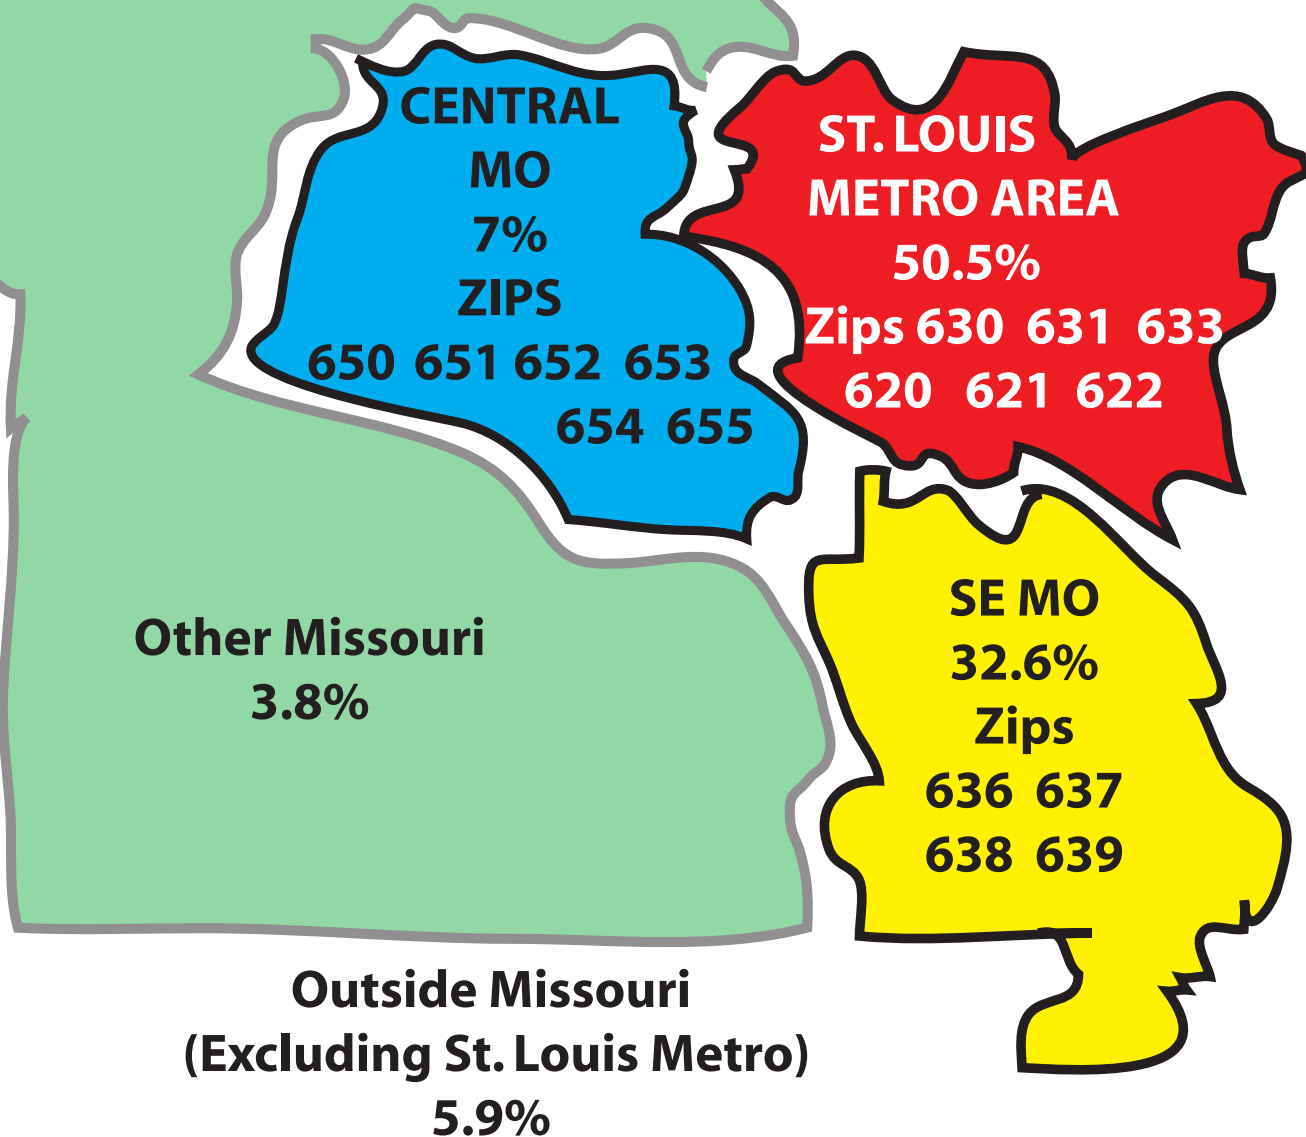

# Where Traveler Subscribers Live

Based on analysis of 3,168 subscribers, 1/27/09. Does not reflect newsstand sales

## River Hills Traveler

P.O. Box 220, Valley Park, MO 63088-0220

800-874-8423 [adv@rhtrav.com](mailto:adv@rhtrav.com) [www.riverhillstraveler.com](http://www.riverhillstraveler.com)